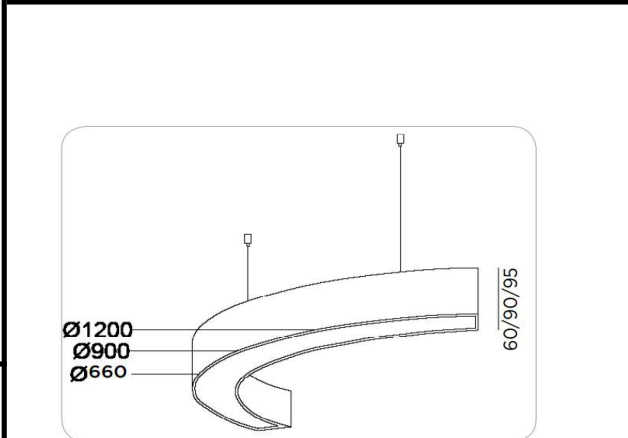

Sovitron Interior Pvt.Ltd.

Model Name	ARC Pendant / DLACARCDPD-35
Description	Architectural Light

Technical description	Image
-----------------------	-------

Dimension	L=Customised H=60/90/95mm
Frame	Aluminium
Color Tempertaure	5700K
Power	35W/m
Total Luminous Flux	2800 lm
Efficacy	80 lm/W
IP rating	50
Color Rendering	≥80
Mounting	Pendant
Optics	White Opal Diffuser
Dimming	NON-Dimmable
Operating Voltage	220-240 VAC
Standard Lifetime	L70 minimum at 50,000 burning hours

Dimension diagram

Custom dimension, coating and installation available upon request

Remarks:-

Address: Plot #7 Saroorpur-Nangla Industrial Area,Ballabgarh-Sohna Road,Faridabad-121005
Email: info@sovitron.com